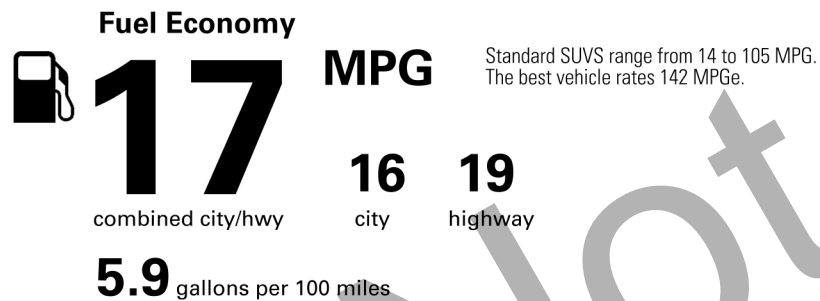

**STANDARD EQUIPMENT**

**MECHANICAL & PERFORMANCE**

- 4.0l Dohc 24-Valve V6 W/Dual Independent Vvt-I; 270hp / 278 Lb.-Ft. Torque
- 5-Speed Auto Transmission W/Ect-I
- Hill-Start And Downhill Assist Control
- Part-Time 4wd System With Active Trac
- Tow Hitch Receiver W/7 & 4-Pin Connector

**MANUFACTURER'S SUGGESTED RETAIL PRICE**

\$ 42,590.00

- OPTIONAL EQUIPMENT**
- FE 50 State Emissions 0.00
  - MR Power Tilt/Slide Moonroof 630.00
  - QD Keep It Wild Savings -750.00

**SOUTHEAST TOYOTA DISTRIBUTORS, LLC**

**EPA DOT Fuel Economy and Environment**

Gasoline Vehicle

**You spend \$3,750 more in fuel costs over 5 years** compared to the average new vehicle.

**Annual fuel COST \$2,050**

Actual results will vary for many reasons, including driving conditions and how you drive and maintain your vehicle. The average new vehicle gets 27 MPG and costs \$6,500 to fuel over 5 years. Cost estimates are based on 15,000 miles per year at \$2.35 per gallon. MPGe is miles per gasoline gallon equivalent. Vehicle emissions are a significant cause of climate change and smog.