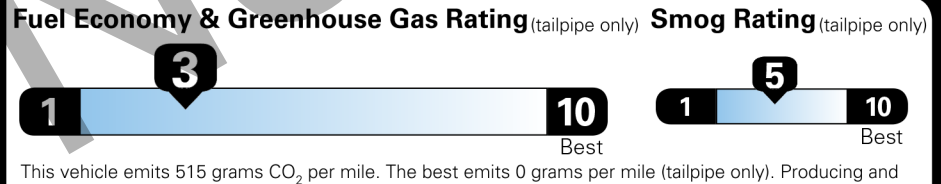

Actual results will vary for many reasons, including driving conditions and how you drive and maintain your vehicle. The average new vehicle gets 27 MPG and costs $6,500 to fuel over 5 years. Cost estimates are based on 15,000 miles per year at $2.35 per gallon. MPGe is miles per gasoline gallon equivalent. Vehicle emissions are a significant cause of climate change and smog.

fueleconomy.gov
Calculate personalized estimates and compare vehicles

DELIVERY, PROCESSING AND HANDLING FEE	1,175.00
TOTAL	$ 43,645.00

~ ~ ~ 36 Month/36,000 Mile Limited Warranty ~ ~ ~
On All Southeast Toyota Distributors, LLC, Options
For Inquires, Call 1-800-301-6859

TOTAL DISTRIBUTOR'S OPTIONS	$ 5,124.00
DESTINATION FUEL SURCHARGE	0.00
TOTAL	$ 48,769.00

DELIVERED BY TRUCK TO: 39058

TOYOTA OF ROCK HILL
640 GALLERIA BLVD.
ROCK HILL, SC 29730

P026

The New Vehicle Limited Warranty provides 3-year/36,000-mile basic coverage, 5-year/60,000-mile powertrain coverage, plus 5-year/unlimited mile corrosion perforation coverage. See Warranty and Maintenance Guide for details. An extended service contract may be available for the vehicle. Ask dealer for details.

Manufacturer's suggested retail price includes manufacturer's recommended pre-delivery service. Gasoline license and title fees, applicable federal, state and local taxes and dealer and distributor options and accessories are not included in the manufacturer's suggested retail price

ToyotaCare, which covers normal factory scheduled maintenance for two years or 25,000 miles, whichever occurs first, is included as part of the sales price of the vehicle for qualifying buyers. See participating dealer for eligibility and coverage details.